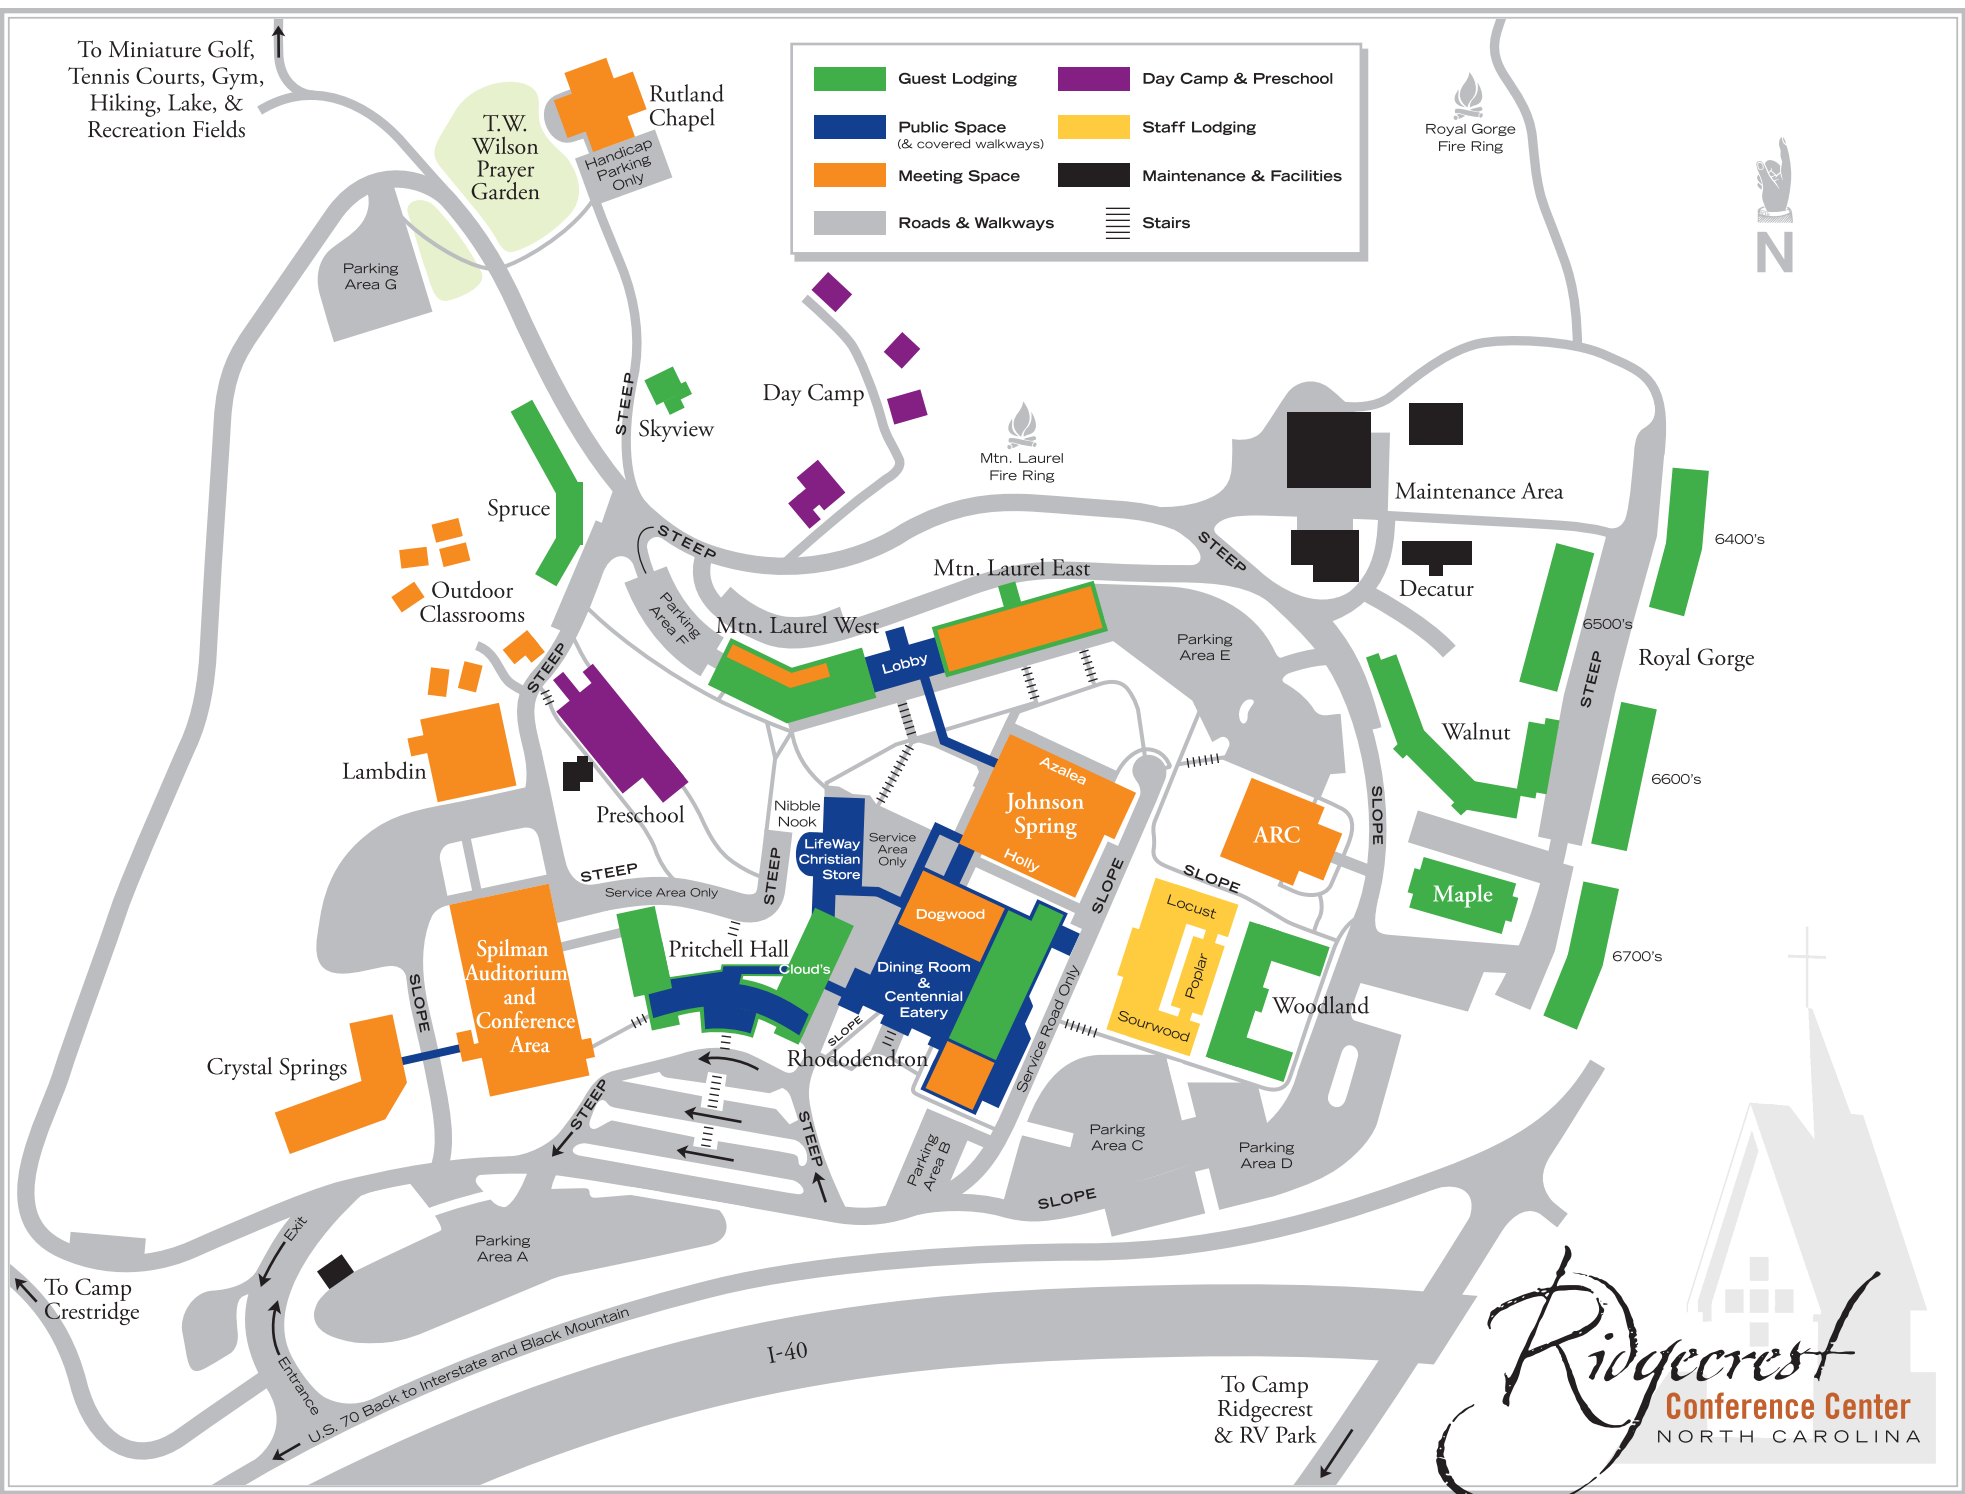

To Miniature Golf,
Tennis Courts, Gym,
Hiking, Lake, &
Recreation Fields

	Guest Lodging		Day Camp & Preschool
	Public Space (& covered walkways)		Staff Lodging
	Meeting Space		Maintenance & Facilities
	Roads & Walkways		Stairs

Ridgecrest
Conference Center
NORTH CAROLINA

RIDGECREST CONFERENCE ROOM DIAGRAMS

JOHNSON SPRING

1st FLOOR

CRYSTAL SPRINGS

DOGWOOD

AZALEA

2nd FLOOR

SPILMAN

DOWNSTAIRS

UPSTAIRS

RHODODENDRON

DOWNSTAIRS

UPSTAIRS

3rd FLOOR

MOUNTAIN LAUREL CLASSROOMS WITH JIM HENRY AUDITORIUM